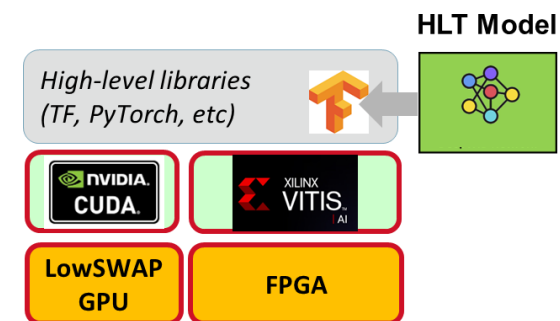

Surveillance Systems

SIGINT and Airborne Electronic Intelligence sensor collection, processing, and information exploitation systems for the military and IC.

Network Information Operations

Unique network enabled access, C2/connectivity, tools and analytics solutions for the cyber domain.

AST HLT Research

- Voice processing algorithms for edge and high-volume environments

- Voice processing for encrypted or challenging data domains
 - e.g. LRE17 via VoIP packet lengths.
- Efficient implementations for low size, weight, and power (SWaP) deployments.