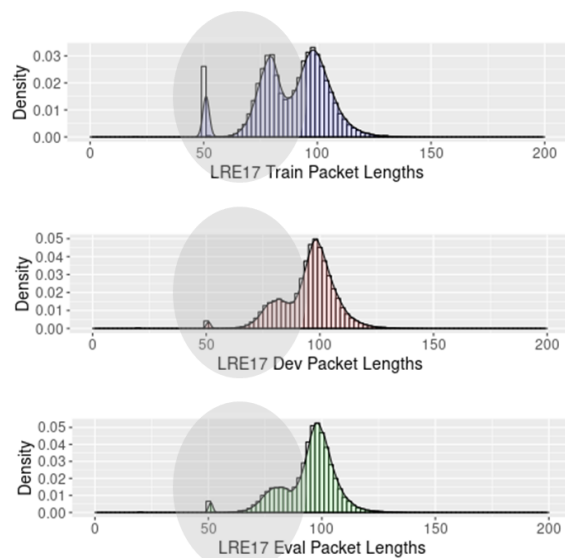

AST HLT Research

- Voice processing algorithms for edge and high-volume environments