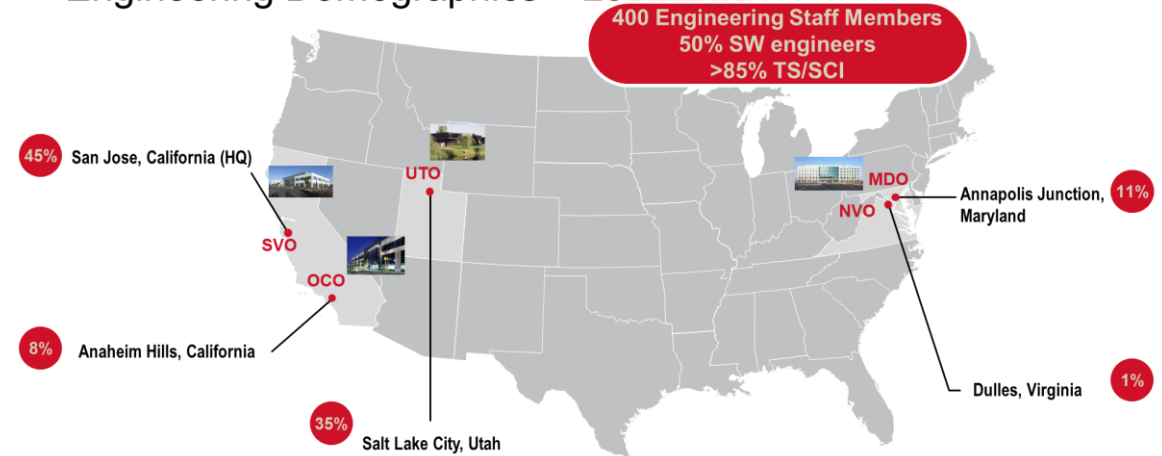

Raytheon Applied Signal Technology

Contacts

Chris Reed, Chief Innovation Officer
chris.reed@RTX.com
Jonathan Wintrode, Engineering Fellow
jonathan.c.wintrode@RTX.com

Our Businesses

AST Geographically

Missions

Engineering Demographics – Locations

Michael Fisher, VP

HQ: San Jose, California
Dulles, Virginia
Anaheim, California
Salt Lake City, Utah
Ft Wayne, Indiana
Annapolis Junction, Maryland

TRUSTED STRATEGIC AND TACTICAL SIGINT SOLUTIONS THAT PROTECT THE INTERESTS OF THE U.S. AND ITS PARTNERS